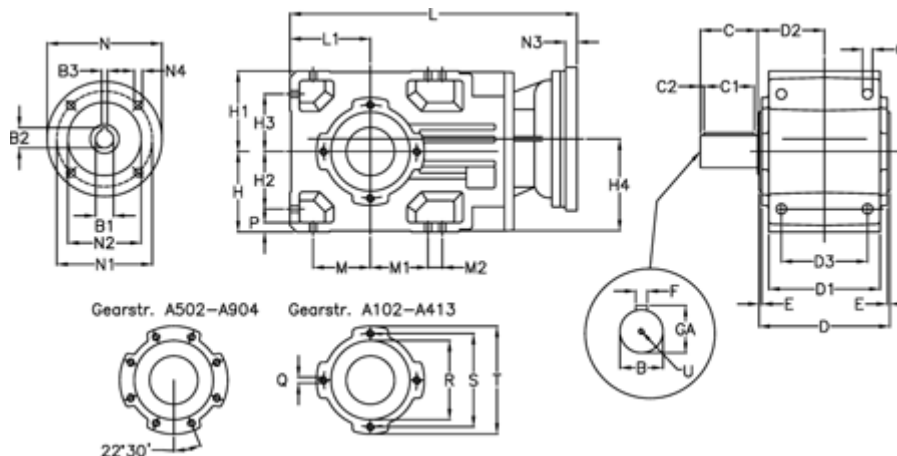

Article number: 29600200841245
 Description: Bevel helical gearbox
 A202UR-8,4-P112B5

Measures

B = 30	D1 = 110	H1 = 80	M2 = 0	Q = M8x15
B1 = 28	D2 = 73.0	H2 = 60	N = 250	R = 95
B2 = 31.3	D3 = 90	H3 = 60	N1 = 215	S = 115
B3 = 8	Description = A202UR-xx-P112 B5	H4 = 93.0	N2 = 180	T = 140
C = 60	E = 3.0	L = 335.5	N3 = -	U = M10x22
C1 = 50	F = 10	L1 = 80	N4 = M12x16	
C2 = 5.0	GA = 33	M = 60	O = 9.5	
D = 136	H = 80	M1 = 60	P = 9	